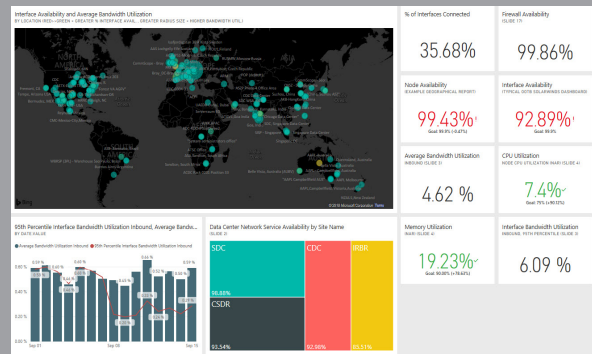

Why Northcraft Analytics for SolarWinds?

Northcraft

- 360 Degree View of IT with 15+ BI Applications across IT Service & Operations Management
- 3W S' S'kf[US^USbST[ffk fa Ea^Sd [VeTk efaq Y gb fa \$kVScbaXZ[efaqUS^VSfS
- FS] WWf[dVdVbadf Y aSV aXaXEa^Sd [Vd VVdSY[Y [VgerkZfS^ VSd/h[egS/l Sf[a` faa`e
- Quick implementation Z%VSkebVMEa^Sd [Ve_ aVg^W
- Unlimited `aVWlicensing
- AhVd%" bdVUSUg^SfW_ VSegdV^S V =B:eagfaXTaj
- NO BI development required
- GeWTge[Vef[WUSUg^Sf[a` eXad_ adV_ Vb [YXg^ S` S'keje
- ? adWcd` g^SdS` S'kejei [fZ Zagdk SYydVsf[a` eS` VVq^Vai ` fa Ycb[f egUZ Se ` aVW^S` V [fVMSUW
- Data Warehouse, Cubes included, and ETL included
- Incredible cgVtk S` V dVbadf performance i [fZ agd : A >3B SdLZ [fVWfgdV No scheduled reporting needed.
- Based on proven BI Technology from Microsoft

Executive Dashboards

Deep Analysis