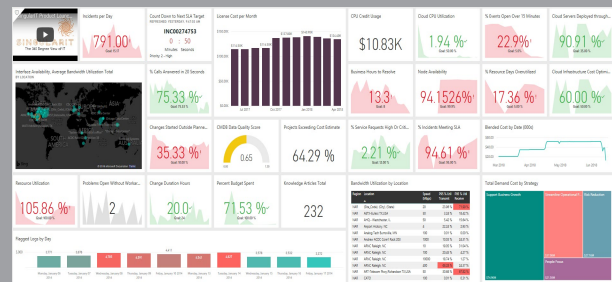

Why Northcraft Analytics for Cloud Infrastructure?

Northcraft

- Compatible with Amazon EC2, Microsoft Azure and Google Cloud Services.
- Reduce your Cloud spend by 2-9% per year.
- Combine billing and operational data into a single view.
- Add analytical reporting capability for billing & operations for your Cloud instances.
- Drill down to specific oversized or "zombie" instances on massive data sets.
- View 13 months of billing data, with associated instances at aggregate and granular level.
- NO BI development required
- Reasonable enterprise licensing, rather than a percentage of your bill.
- Pre-built analytical solution that accesses your data securely on-premises.
- Data Warehouse, Cubes included, and ETL included
- Incredible query and report performance through innovative big data architecture.
- Based on proven BI Technology from Microsoft

Executive Dashboards

Deep Analysis